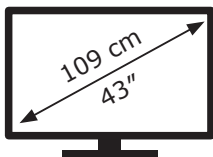

ENERG

Telefunken

TF-TS4320

48 kWh/1000h

ABCDEF**G**

50 kWh/1000h

3840 px

2160 px